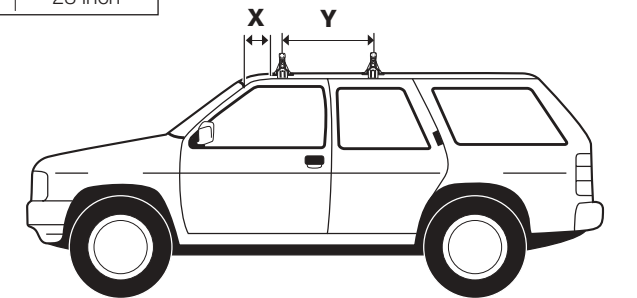

X	Y
CHRYSLER PT Cruiser, 5-dr Estate, 01-	406 mm 16 inch	660 mm 26 inch
NISSAN Pathfinder (WD21), 5-dr SUV, 90-96	170-320 mm 6 3/4-12 5/8 inch	710 mm 28 inch
NISSAN Terrano (WD21), 5-dr SUV, 88-96	170-320 mm 6 3/4-12 5/8 inch	710 mm 28 inch