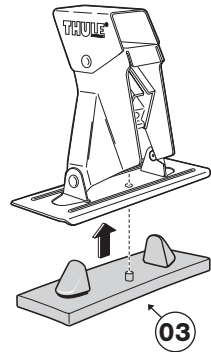

1

CHRYSLER PT Cruiser,
5-dr Estate, 01-
NISSAN Double Cab,
4-dr Pickup, 89-98
NISSAN Frontier Crew Cab,
4-dr Pickup, 99-
NISSAN Frontier King Cab,
2-dr Pickup, 98-
NISSAN Frontier Short Cab,
2-dr Pickup, 99-

NISSAN Pathfinder (WD21),
3-dr SUV, 88-96
NISSAN Pathfinder (WD21),
5-dr SUV, 90-96
NISSAN Short Cab,
2-dr Pickup, 86-98
NISSAN Terrano (WD21),
3-dr SUV, 86-89
NISSAN Terrano (WD21),
5-dr SUV, 88-96