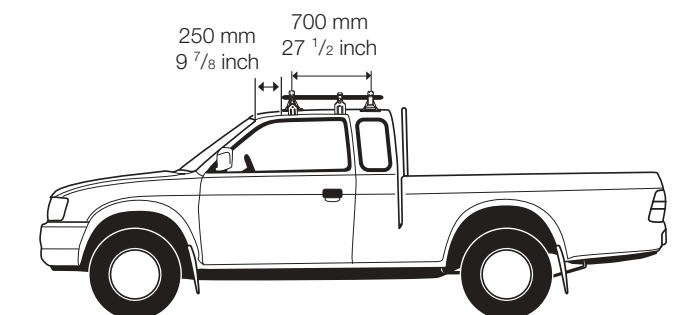

NISSAN Frontier King Cab,
2-dr Pickup, 98-