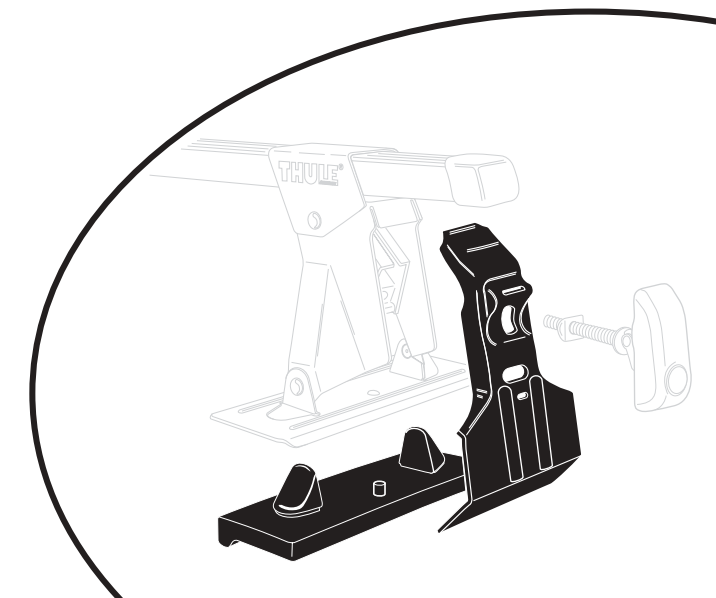

한국어 장착 지침

日本語 取扱(取付)説明書

**Kit 060**

1061-1-060

- CHRYSLER PT Cruiser, 5-dr Estate, 01-**  
**NISSAN Double Cab, 4-dr Pickup, 89-98**  
**NISSAN Frontier Crew Cab, 4-dr Pickup, 99-**  
**NISSAN Frontier King Cab, 2-dr Pickup, 98-**  
**NISSAN Frontier Short Cab, 2-dr Pickup, 99-**  
**NISSAN King Cab, 2-dr Pickup, 86-97**  
**NISSAN Pathfinder (WD21), 3-dr SUV, 88-96**  
**NISSAN Pathfinder (WD21), 5-dr SUV, 90-96**  
**NISSAN Short Cab, 2-dr Pickup, 86-98**  
**NISSAN Terrano (WD21), 3-dr SUV, 86-89**  
**NISSAN Terrano (WD21), 5-dr SUV, 88-96**