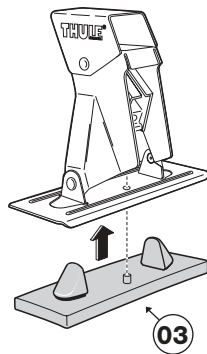

NISSAN King Cab,
2-dr Pickup, 86-97

Fram/Front/Vorne
Avant/Voor/Etu/Delante
Davanti/Dopředu/Przód/Első
Передний/Еес/Spreadaj
전면 / 前部