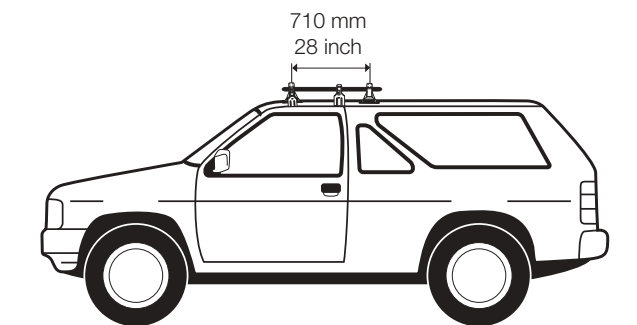

NISSAN Pathfinder (WD21),
3-dr SUV, 88-96
NISSAN Terrano (WD21),
3-dr SUV, 86-89