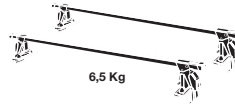

Thule System Kit 052

HONDA Accord 3-dr, 86-

GB ATTENTION!

We recommend use of the THULE short roof line adaptor (SRA) part no. 1061-000-2 for two door vehicles with restricted roof area, such as sports coupes etc. Designed exclusively for the THULE 1061 system to maximise carrying capacity and versatility by spreading the bars equally so that loads such as sailboards, bicycles and small craft can be secured easily. Ask your THULE dealer for more details.

909•4DF/501-0052

Thule System Kit 053

SUBARU 1800 Coupé, 87-
SUBARU Turbo XT

978 mm ± 5mm
38 1/2 inch ± 1/4 inch

345•4EF/501-0053-02