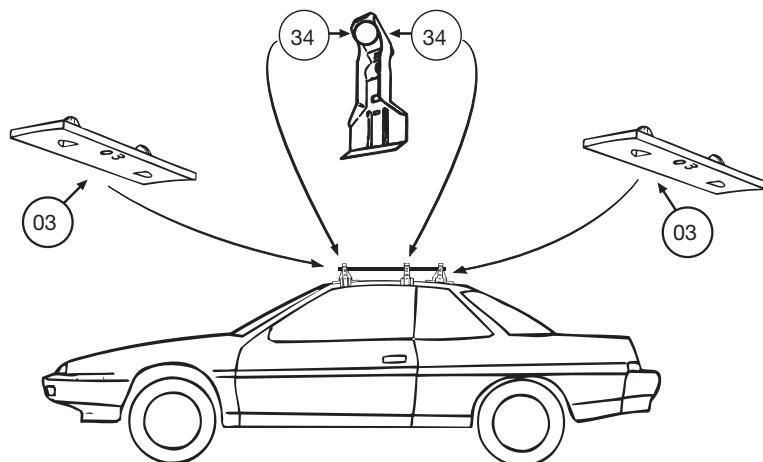

Thule System Kit 052

HONDA Accord 3-dr, 86-

GB ATTENTION!

We recommend use of the THULE short roof line adaptor (SRA) part no. 1061-000-2 for two door vehicles with restricted roof area, such as sports coupes etc. Designed exclusively for the THULE 1061 system to maximise carrying capacity and versatility by spreading the bars equally so that loads such as sailboards, bicycles and small craft can be secured easily. Ask your THULE dealer for more details.

909•4DF/501-0052

Thule System Kit 053

SUBARU 1800 Coupé, 87-
SUBARU Turbo XT

978 mm ± 5mm
38 1/2 inch ± 1/4 inch

345•4EF/501-0053-02