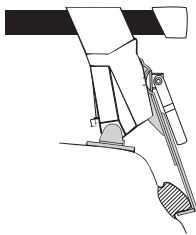

Thule System Kit 052

HONDA Accord 3-dr, 86-

GB ATTENTION!

We recommend use of the THULE short roof line adaptor (SRA) part no. 1061-000-2 for two door vehicles with restricted roof area, such as sports coupes etc. Designed exclusively for the THULE 1061 system to maximise carrying capacity and versatility by spreading the bars equally so that loads such as sailboards, bicycles and small craft can be secured easily. Ask your THULE dealer for more details.

909•4DF/501-0052

Thule System Kit 053

SUBARU 1800 Coupé, 87-
SUBARU Turbo XT

978 mm ± 5mm
38 1/2 inch ± 1/4 inch

345•4EF/501-0053-02