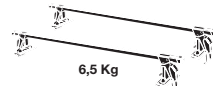

Thule System Kit 052

HONDA Accord 3-dr, 86-

GB ATTENTION!

We recommend use of the THULE short roof line adaptor (SRA) part no. 1061-000-2 for two door vehicles with restricted roof area, such as sports coupes etc. Designed exclusively for the THULE 1061 system to maximise carrying capacity and versatility by spreading the bars equally so that loads such as sailboards, bicycles and small craft can be secured easily. Ask your THULE dealer for more details.

909•4DF/501-0052

Thule System Kit 053

SUBARU 1800 Coupé, 87-
SUBARU Turbo XT

978 mm ± 5mm
38 1/2 inch ± 1/4 inch

345•4EF/501-0053-02