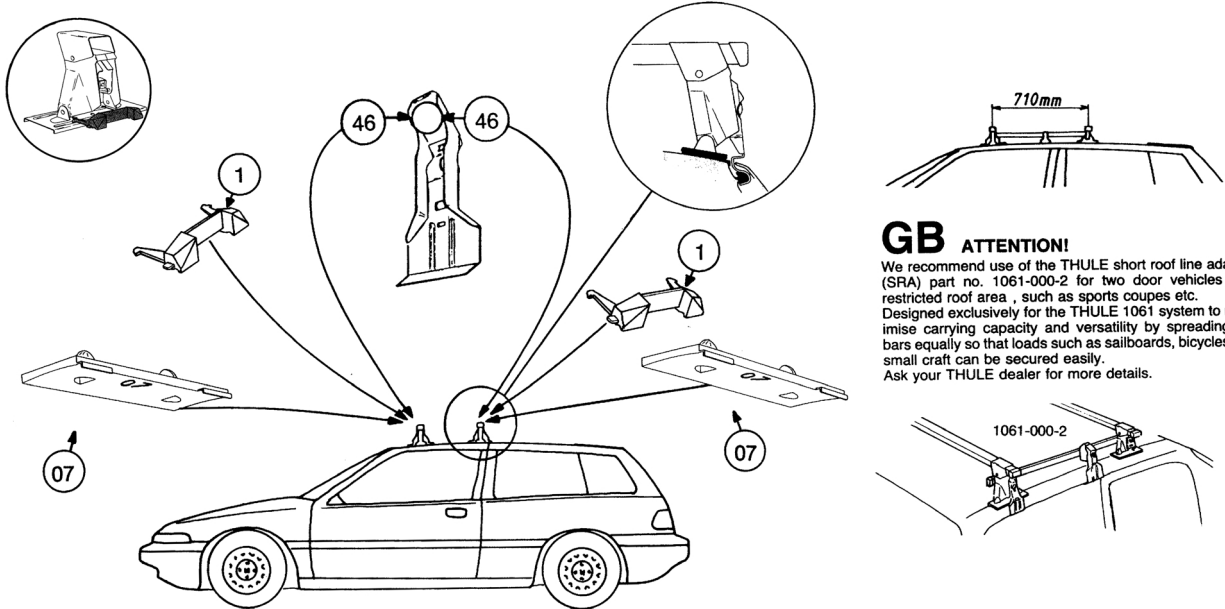

Thule System Kit 052

HONDA Accord 3-dr, 86-

GB ATTENTION!

We recommend use of the THULE short roof line adaptor (SRA) part no. 1061-000-2 for two door vehicles with restricted roof area, such as sports coupes etc. Designed exclusively for the THULE 1061 system to maximise carrying capacity and versatility by spreading the bars equally so that loads such as sailboards, bicycles and small craft can be secured easily. Ask your THULE dealer for more details.

909•4DF/501-0052

Thule System Kit 053

SUBARU 1800 Coupé, 87-
SUBARU Turbo XT

978 mm ± 5mm
38 1/2 inch ± 1/4 inch

345•4EF/501-0053-02