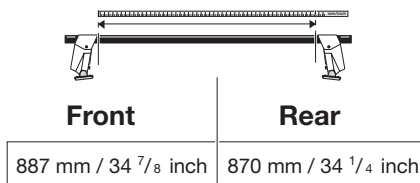

Thule System Kit 045

RENAULT Alpine 2-dr, 85-

247•4DF/501-0045-02

Thule System Kit 046

FORD Scorpio 4-dr Sedan, 90-
5-dr Hatchback, 85-

IMPORTANT!
When unmounting the loadcarrier please fasten the screw M8x25 in the screwholes of the car. It will prevent dirt and water to penetrate.

312•4DF/501-0046-05