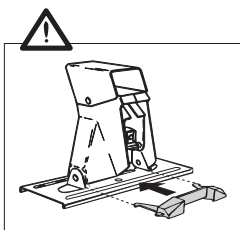

Thule System Kit 045

RENAULT Alpine 2-dr, 85-

247•4DF/501-0045-02

Thule System Kit 046

FORD Scorpio 4-dr Sedan, 90-
5-dr Hatchback, 85-

IMPORTANT!
When unmounting the loadcarrier please fasten the screw M8x25 in the screwholes of the car. It will prevent dirt and water to penetrate.