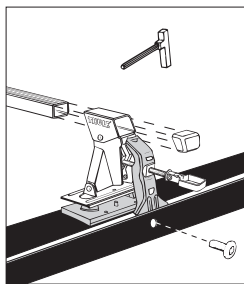

Thule System Kit 045

RENAULT Alpine 2-dr, 85-

247•4DF/501-0045-02

Thule System Kit 046

FORD Scorpio 4-dr Sedan, 90-
5-dr Hatchback, 85-

IMPORTANT!
When unmounting the loadcarrier please fasten the screw M8x25 in the screwholes of the car. It will prevent dirt and water to penetrate.