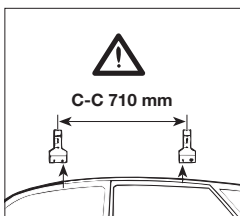

Thule System Kit 045

RENAULT Alpine 2-dr, 85-

247•4DF/501-0045-02

Thule System Kit 046

FORD Scorpio 4-dr Sedan, 90-
5-dr Hatchback, 85-

IMPORTANT!
When unmounting the loadcarrier please fasten the screw M8x25 in the screwholes of the car. It will prevent dirt and water to penetrate.