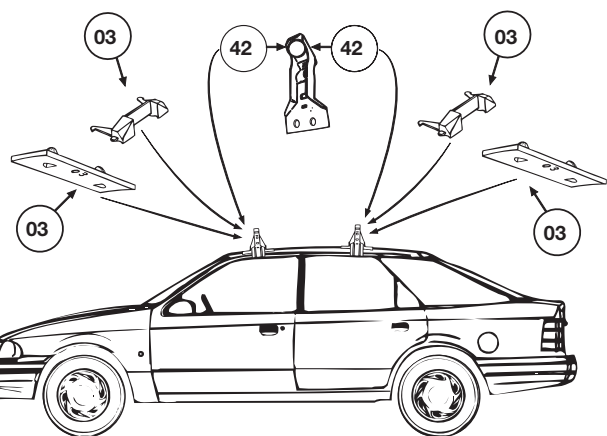

Thule System Kit 045

RENAULT Alpine 2-dr, 85-

247•4DF/501-0045-02

Thule System Kit 046

FORD Scorpio 4-dr Sedan, 90-
5-dr Hatchback, 85-

IMPORTANT!
When unmounting the loadcarrier please fasten the screw M8x25 in the screwholes of the car. It will prevent dirt and water to penetrate.