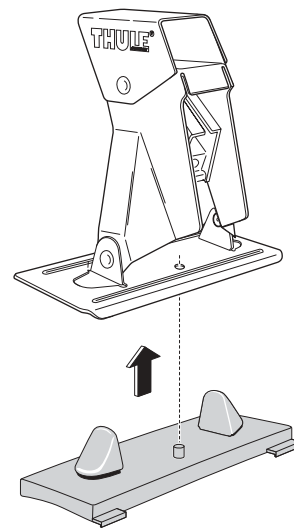

CHEVROLET Sprint

GEO Metro
PONTIAC Firefly
SUBARU Justy
SUZUKI Swift