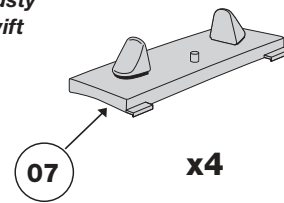

CHEVROLET Sprint

GEO Metro
PONTIAC Firefly
SUBARU Justy
SUZUKI Swift