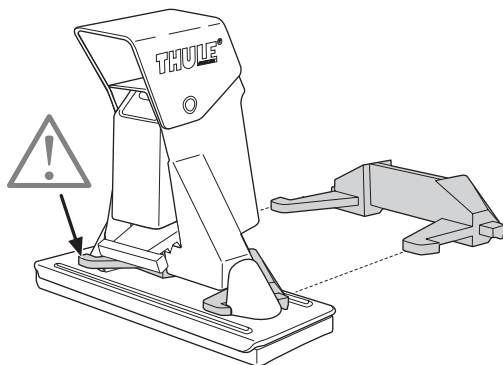

CHEVROLET Sprint

GEO Metro
PONTIAC Firefly
SUBARU Justy
SUZUKI Swift