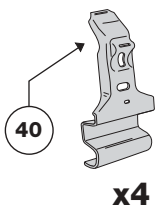

1

HONDA Prelude

CHEVROLET Sprint

GEO Metro
PONTIAC Firefly
SUBARU Justy
SUZUKI Swift

2

CHEVROLET Sprint, 5-dr Hatchback, 89-91
GEO Metro, 5-dr Hatchback, 89-95, 96-
PONTIAC Firefly, 5-dr Hatchback, 89-
PONTIAC Firefly, 4-dr Sedan, 89-91
SUBARU Justy, 5-dr Hatchback, 96-
SUZUKI Swift, 4-dr Sedan, 90-95, 96-
SUZUKI Swift, 5-dr Hatchback, 90-95, 96-