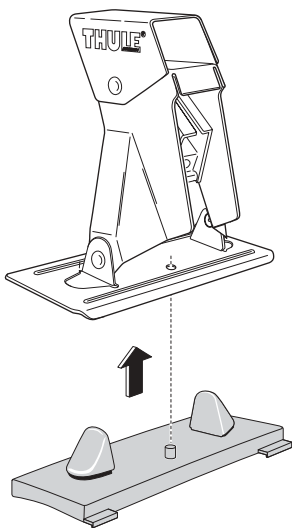

CHEVROLET Sprint

GEO Metro
PONTIAC Firefly
SUBARU Justy
SUZUKI Swift