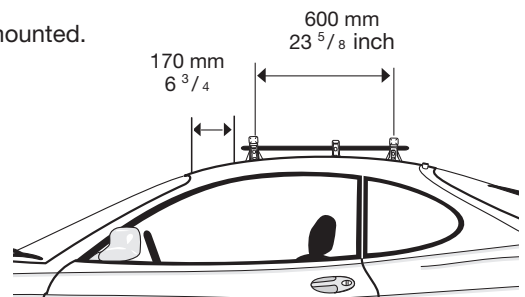

HYUNDAI Tiburon 2-dr, 97- HYUNDAI Coupé, 97-

Front

Rear

938 mm / 36 7/8 inch

900 mm / 35 3/8 inch

Do not open sunroof when the load carrier is mounted.

650•L5DF6/501-2009