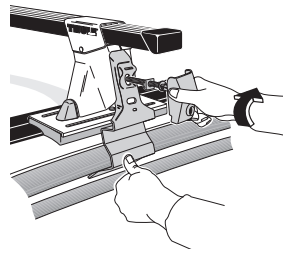

Thule System Kit 2008

RENAULT Megané Scenic, 97-

Front

Rear

1003 mm / 39 1/2 inch

1000 mm / 39 3/8 inch

705•L5DF/501-2008

Thule System Kit 2009

HYUNDAI Tiburon 2-dr, 97- HYUNDAI Coupé, 97-

Front

Rear

938 mm / 36 7/8 inch

900 mm / 35 3/8 inch

Do not open sunroof when the load carrier is mounted.

650•L5DF6/501-2009