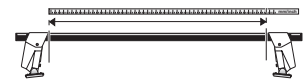

Thule System Kit 2008

RENAULT Megané Scenic, 97-

Front

Rear

1003 mm / 39 1/2 inch

1000 mm / 39 3/8 inch

705•L5DF/501-2008

Thule System Kit 2009

HYUNDAI Tiburon 2-dr, 97- HYUNDAI Coupé, 97-

Front

Rear

938 mm / 36 7/8 inch

900 mm / 35 3/8 inch

Do not open sunroof when the load carrier is mounted.

650•L5DF6/501-2009