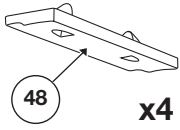

Thule System Kit 2008

RENAULT Megané Scenic, 97-

Front

Rear

1003 mm / 39 1/2 inch

1000 mm / 39 3/8 inch

705•L5DF/501-2008

Thule System Kit 2009

HYUNDAI Tiburon 2-dr, 97- HYUNDAI Coupé, 97-

Front

Rear

938 mm / 36 7/8 inch

900 mm / 35 3/8 inch

Do not open sunroof when the load carrier is mounted.

650•L5DF6/501-2009