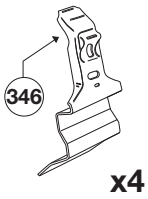

Thule System Kit 2008

RENAULT Megané Scenic, 97-

Front

Rear

1003 mm / 39 1/2 inch

1000 mm / 39 3/8 inch

705•L5DF/501-2008

Thule System Kit 2009

HYUNDAI Tiburon 2-dr, 97- HYUNDAI Coupé, 97-

Front

Rear

938 mm / 36 7/8 inch

900 mm / 35 3/8 inch

Do not open sunroof when the load carrier is mounted.

650•L5DF6/501-2009