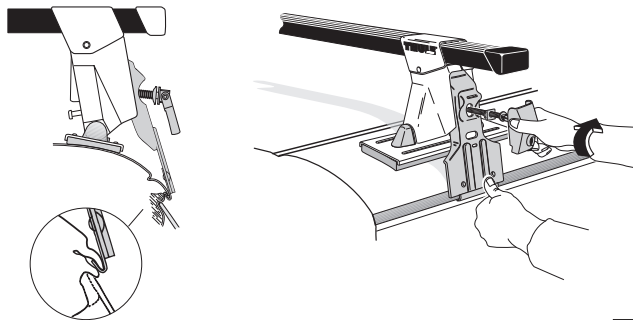

Thule System Kit 2008

RENAULT Megané Scenic, 97-

Front

Rear

1003 mm / 39 1/2 inch

1000 mm / 39 3/8 inch

705•L5DF/501-2008

Thule System Kit 2009

HYUNDAI Tiburon 2-dr, 97- HYUNDAI Coupé, 97-

Front

Rear

938 mm / 36 7/8 inch

900 mm / 35 3/8 inch

Do not open sunroof when the load carrier is mounted.

650•L5DF6/501-2009