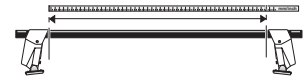

Thule System Kit 2008

RENAULT Megané Scenic, 97-

Front

Rear

1003 mm / 39 1/2 inch

1000 mm / 39 3/8 inch

705•L5DF/501-2008

Thule System Kit 2009

HYUNDAI Tiburon 2-dr, 97- HYUNDAI Coupé, 97-

Front

Rear

938 mm / 36 7/8 inch

900 mm / 35 3/8 inch

Do not open sunroof when the load carrier is mounted.

650•L5DF6/501-2009