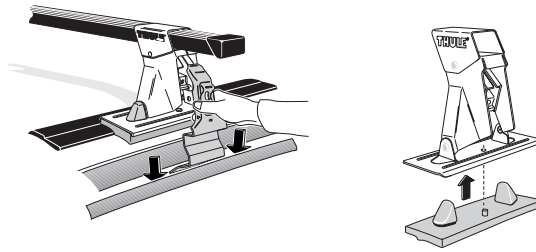

Thule System Kit 2008

RENAULT Megané Scenic, 97-

Front

Rear

1003 mm / 39 1/2 inch

1000 mm / 39 3/8 inch

705•L5DF/501-2008

Thule System Kit 2009

HYUNDAI Tiburon 2-dr, 97- HYUNDAI Coupé, 97-

Front

Rear

938 mm / 36 7/8 inch

900 mm / 35 3/8 inch

Do not open sunroof when the load carrier is mounted.

650•L5DF6/501-2009