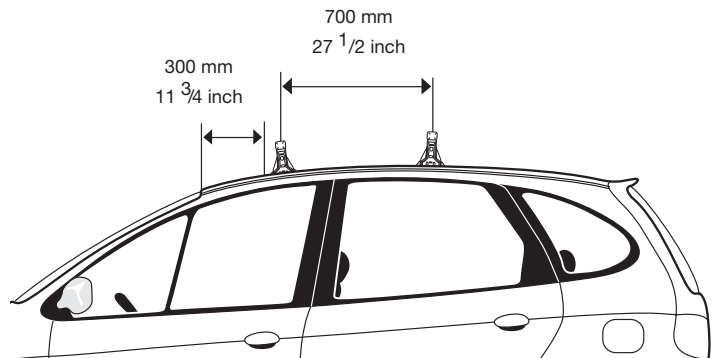

Thule System Kit 2008

RENAULT Megané Scenic, 97-

Front

Rear

1003 mm / 39 1/2 inch

1000 mm / 39 3/8 inch

705•L5DF/501-2008

Thule System Kit 2009

HYUNDAI Tiburon 2-dr, 97- HYUNDAI Coupé, 97-

Front

Rear

938 mm / 36 7/8 inch

900 mm / 35 3/8 inch

Do not open sunroof when the load carrier is mounted.

650•L5DF6/501-2009