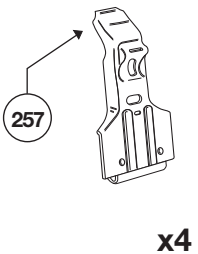

HYUNDAI Tiburon 2-dr, 97- HYUNDAI Coupé, 97-

Front

Rear

938 mm / 36 7/8 inch

900 mm / 35 3/8 inch

Do not open sunroof when the load carrier is mounted.

650•L5DF6/501-2009