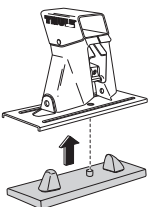

HYUNDAI Tiburon 2-dr, 97- HYUNDAI Coupé, 97-

Front

Rear

938 mm / 36 7/8 inch

900 mm / 35 3/8 inch

Do not open sunroof when the load carrier is mounted.

650•L5DF6/501-2009